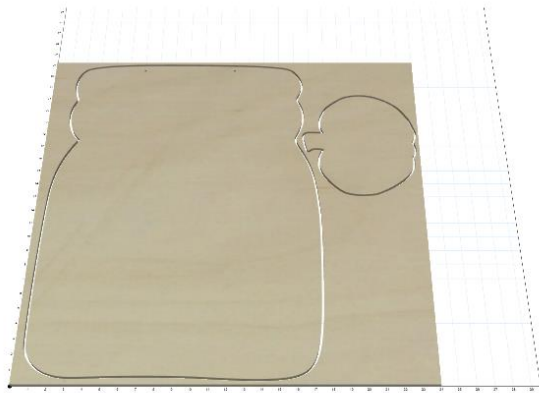

inch mm

Birch Plywood 24 x 24 x 0.256 in    Bit: 1/8 in    +    Cut Set

Detailed preview    Simul

Workpieces for "Mason Jar 18"